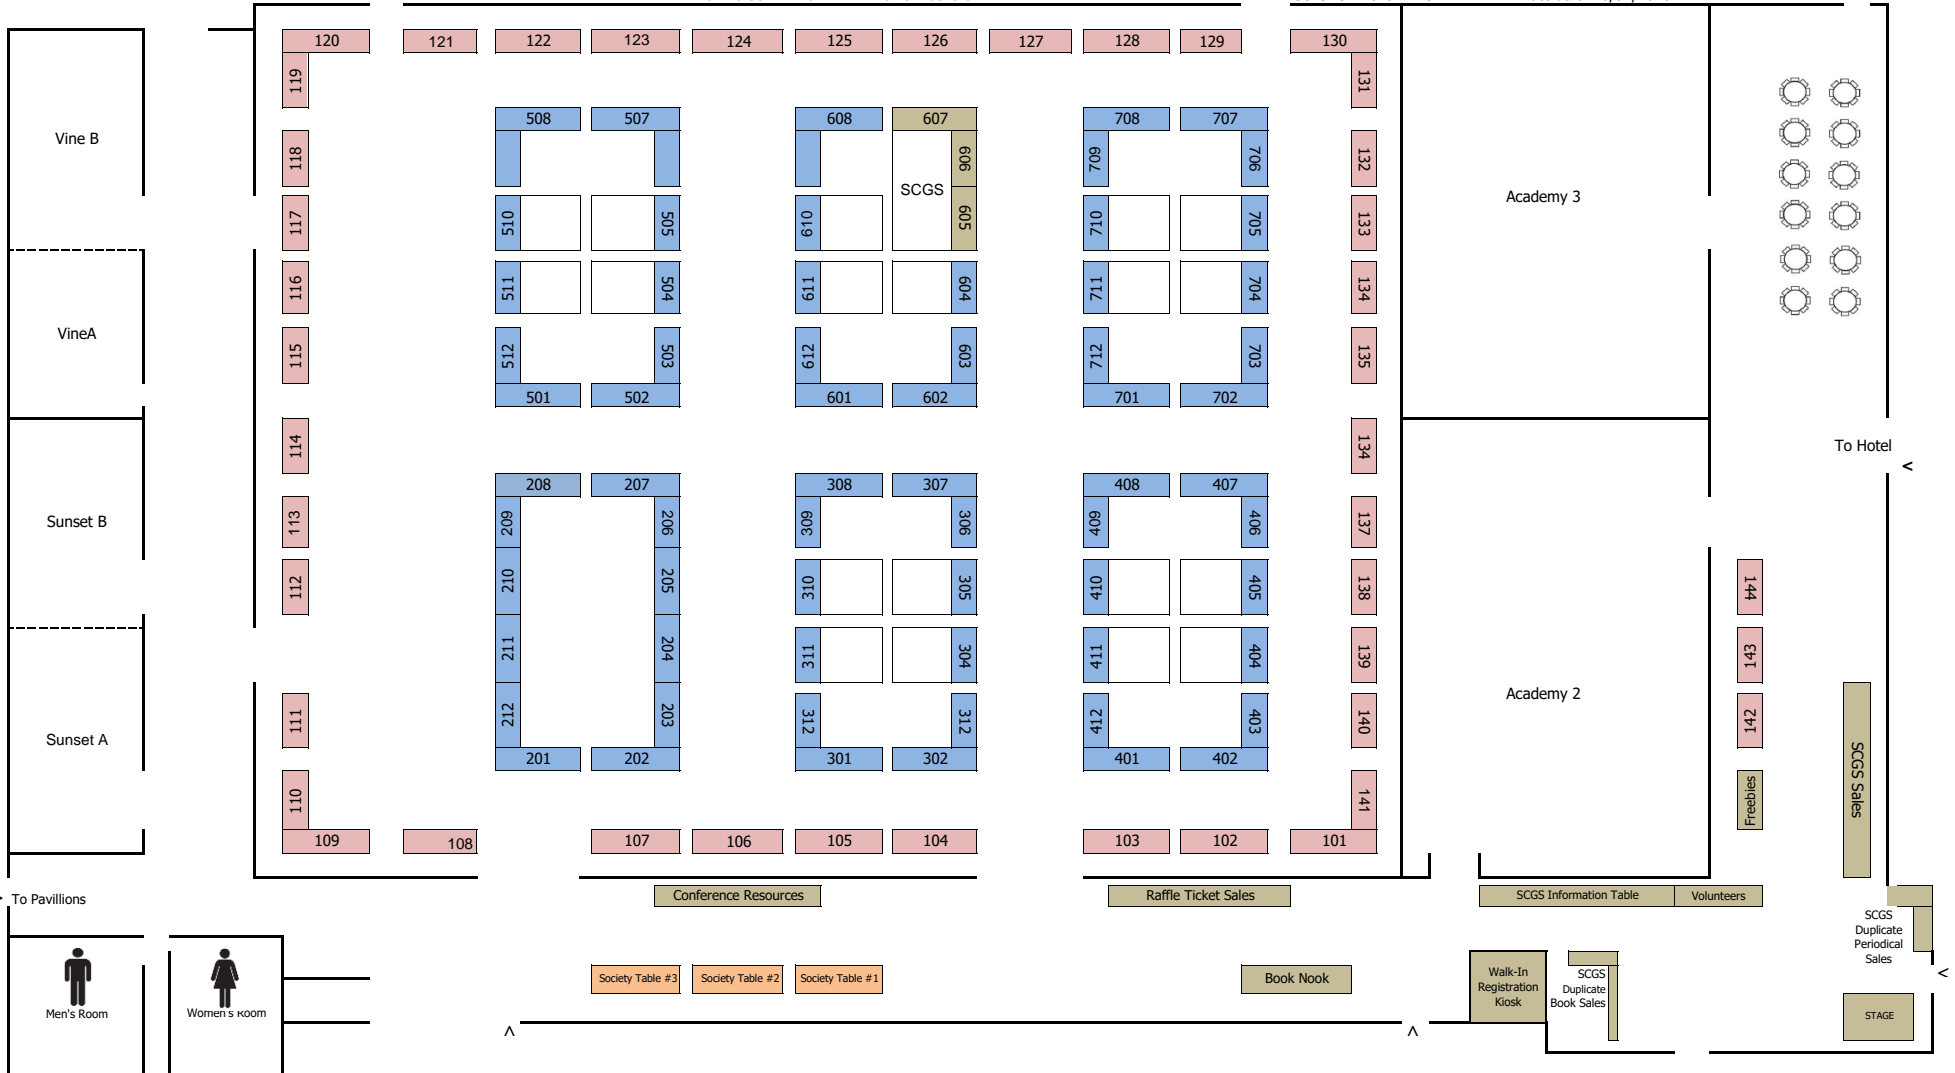

Exhibitor Planning Map

47th Annual Genealogy Jamboree Southern California Genealogical Society Los Angeles Marriott Burbank Airport Hotel and Convention Center Burbank, California

NOT TO SCALE - FOR PLANNING PURPOSES ONLY

SUBJECT TO CHANGE

Date as of: 8/31/2016

LEGEND

- Wall Tables = \$150
- Ring Tables = \$180
- Single Day Society Tables = FREE